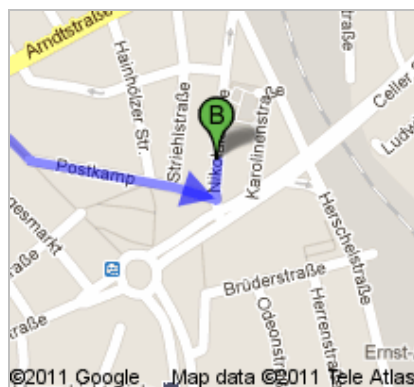

Directions to Bolero

Nikolaistraße 3, 30159 Hanover, Germany - 0511 169-7000

2.1 km – about 25 mins

The "Bolero" is on the right side, located in a backyard. It's right across the street of "Cinemaxx", a large cinema.

Walking directions are in beta.

Use caution – This route may be missing sidewalks or pedestrian paths.

**Max-Planck-Institut für Gravitationsphysik
Albert-Einstein-Institut**
Callinstraße 38, 30167 Hannover, Germany

go 140 m
total 1.0 km

8. Turn right onto **Engelbosteler Damm/L380**
Continue to follow L380
About 7 mins

go 550 m
total 1.6 km

9. Continue onto **Am Klagesmarkt**
About 2 mins

go 140 m
total 1.7 km

10. Slight left onto **Postkamp**
About 4 mins

go 290 m
total 2.0 km

11. Turn left onto **Nikolaistraße**
Destination will be on the left

go 61 m
total 2.1 km

B Bolero
Nikolaistraße 3, 30159 Hanover, Germany - 0511
169-7000

These directions are for planning purposes only. You may find that construction projects, traffic, weather, or other events may cause conditions to differ from the map results, and you should plan your route accordingly. You must obey all signs or notices regarding your route.