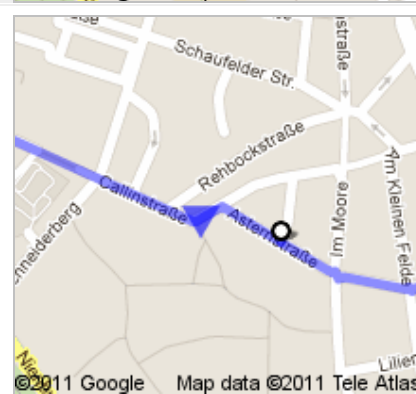

3. Turn right onto **Astenstraße**
  About 3 mins

go 200 m
total 750 m