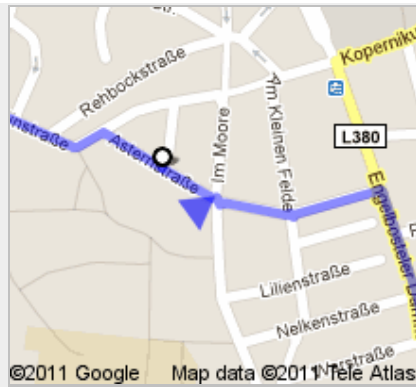

5. Turn left onto **Astenstraße**
About 1 min

go 110 m
total 900 m

6. Turn right onto **Am Kleinen Felde**

go 8 m
total 900 m

7. Turn left onto **Astenstraße**
About 2 mins

go 140 m
total 1.0 km

8. Turn right onto **Engelbosteler Damm/L380**
Continue to follow L380
About 7 mins

go 550 m
total 1.6 km

9. Continue onto **Am Klagesmarkt**
About 2 mins

go 140 m
total 1.7 km