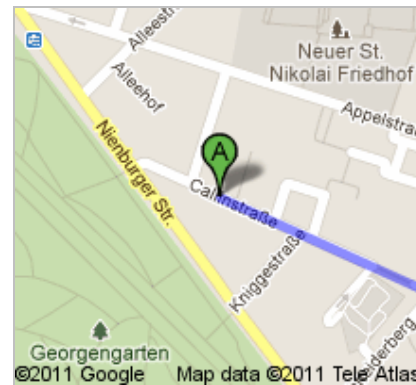

Directions to Bolero

Nikolaistraße 3, 30159 Hanover, Germany - 0511 169-7000

2.1 km – about 25 mins

The "Bolero" is on the right side, located in a backyard. It's right across the street of "Cinemaxx", a large cinema.

Walking directions are in beta.

Use caution – This route may be missing sidewalks or pedestrian paths.

**Max-Planck-Institut für Gravitationsphysik
Albert-Einstein-Institut**
Callinstraße 38, 30167 Hannover, Germany

- 1. Head **southeast** on **Callinstraße** toward **Kniggestraße**
About 6 mins

go 500 m
total 500 m

- 2. Continue onto **Hahnenstraße**

go 51 m
total 550 m

- 3. Turn right onto **Astenstraße**
About 3 mins

go 290 m
total 2.0 km

11. Turn left onto **Nikolaistraße**
Destination will be on the left

go 61 m
total 2.1 km

B Bolero
Nikolaistraße 3, 30159 Hanover, Germany - 0511
169-7000

These directions are for planning purposes only. You may find that construction projects, traffic, weather, or other events may cause conditions to differ from the map results, and you should plan your route accordingly. You must obey all signs or notices regarding your route.