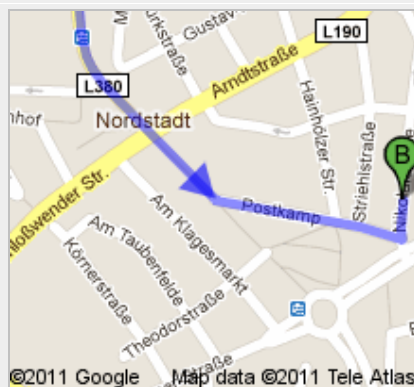

Directions to Bolero

Nikolaistraße 3, 30159 Hanover, Germany - 0511 169-7000

2.1 km – about 25 mins

The "Bolero" is on the right side, located in a backyard. It's right across the street of "Cinemaxx", a large cinema.

Walking directions are in beta.

Use caution – This route may be missing sidewalks or pedestrian paths.

**Max-Planck-Institut für Gravitationsphysik
Albert-Einstein-Institut**
Callinstraße 38, 30167 Hannover, Germany

go 140 m
total 1.0 km

8. Turn right onto **Engelbosteler Damm/L380**
Continue to follow L380
About 7 mins

go 550 m
total 1.6 km

9. Continue onto **Am Klagesmarkt**
About 2 mins

go 140 m
total 1.7 km

10. Slight left onto **Postkamp**
About 4 mins

go 290 m
total 2.0 km

11. Turn left onto **Nikolaistraße**
Destination will be on the left

go 61 m
total 2.1 km

B Bolero
Nikolaistraße 3, 30159 Hanover, Germany - 0511
169-7000

These directions are for planning purposes only. You may find that construction projects, traffic, weather, or other events may cause conditions to differ from the map results, and you should plan your route accordingly. You must obey all signs or notices regarding your route.