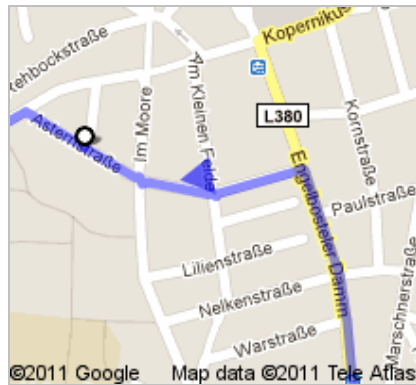

7. Turn left onto **Astenstraße**
About 2 mins

go 140 m
total 1.0 km

8. Turn right onto **Engelbosteler Damm/L380**
Continue to follow L380
About 7 mins

go 550 m
total 1.6 km