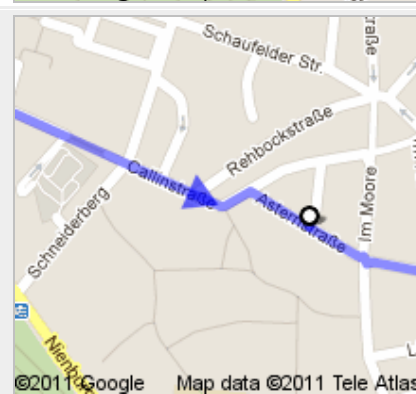

Directions to Bolero

Nikolaistraße 3, 30159 Hanover, Germany - 0511 169-7000

2.1 km – about 25 mins

The "Bolero" is on the right side, located in a backyard. It's right across the street of "Cinemaxx", a large cinema.

Walking directions are in beta.

Use caution – This route may be missing sidewalks or pedestrian paths.

**Max-Planck-Institut für Gravitationsphysik
Albert-Einstein-Institut**
Callinstraße 38, 30167 Hannover, Germany

- 1. Head **southeast** on **Callinstraße** toward **Kniggestraße**
About 6 mins

go 500 m
total 500 m

- 2. Continue onto **Hahnenstraße**

go 51 m
total 550 m

- 3. Turn right onto **Astenstraße**
About 3 mins

go 290 m
total 2.0 km

11. Turn left onto **Nikolaistraße**
Destination will be on the left

go 61 m
total 2.1 km

B Bolero
Nikolaistraße 3, 30159 Hanover, Germany - 0511
169-7000

These directions are for planning purposes only. You may find that construction projects, traffic, weather, or other events may cause conditions to differ from the map results, and you should plan your route accordingly. You must obey all signs or notices regarding your route.