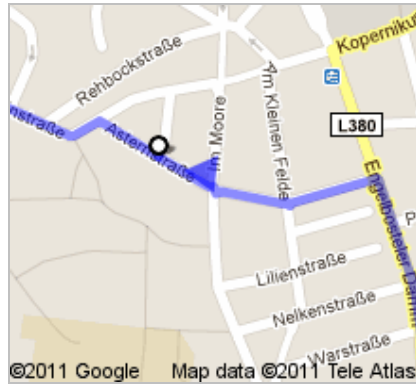

Directions to Bolero

Nikolaistraße 3, 30159 Hanover, Germany - 0511 169-7000

2.1 km – about 25 mins

The "Bolero" is on the right side, located in a backyard. It's right across the street of "Cinemaxx", a large cinema.

Walking directions are in beta.

Use caution – This route may be missing sidewalks or pedestrian paths.

**Max-Planck-Institut für Gravitationsphysik
Albert-Einstein-Institut**
Callinstraße 38, 30167 Hannover, Germany

go 200 m
total 750 m

- 4. Turn right onto **Im Moore**

go 13 m
total 800 m

5. Turn left onto **Astenstraße**
About 1 min

go 110 m
total 900 m

6. Turn right onto **Am Kleinen Felde**

go 8 m
total 900 m

7. Turn left onto **Astenstraße**
About 2 mins

go 290 m
total 2.0 km

11. Turn left onto **Nikolaistraße**
Destination will be on the left

go 61 m
total 2.1 km

B Bolero
Nikolaistraße 3, 30159 Hanover, Germany - 0511
169-7000

These directions are for planning purposes only. You may find that construction projects, traffic, weather, or other events may cause conditions to differ from the map results, and you should plan your route accordingly. You must obey all signs or notices regarding your route.