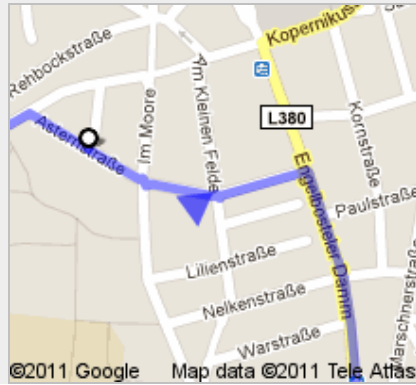

Directions to Bolero

Nikolaistraße 3, 30159 Hanover, Germany - 0511 169-7000

2.1 km – about 25 mins

The "Bolero" is on the right side, located in a backyard. It's right across the street of "Cinemaxx", a large cinema.

Walking directions are in beta.

Use caution – This route may be missing sidewalks or pedestrian paths.

**Max-Planck-Institut für Gravitationsphysik
Albert-Einstein-Institut**
Callinstraße 38, 30167 Hannover, Germany

go 200 m
total 750 m

- 4. Turn right onto **Im Moore**

go 13 m
total 800 m

5. Turn left onto **Astenstraße**
About 1 min

go 110 m
total 900 m

6. Turn right onto **Am Kleinen Felde**

go 8 m
total 900 m

7. Turn left onto **Astenstraße**
About 2 mins

go 290 m
total 2.0 km

11. Turn left onto **Nikolaistraße**
Destination will be on the left

go 61 m
total 2.1 km

B Bolero
Nikolaistraße 3, 30159 Hanover, Germany - 0511
169-7000

These directions are for planning purposes only. You may find that construction projects, traffic, weather, or other events may cause conditions to differ from the map results, and you should plan your route accordingly. You must obey all signs or notices regarding your route.