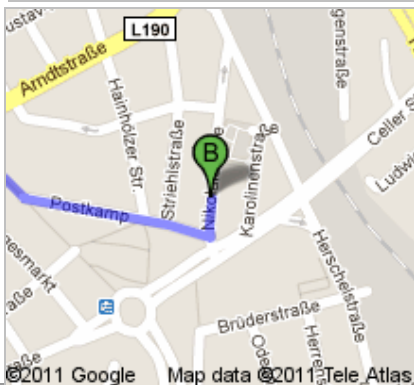

Directions to Bolero

Nikolaistraße 3, 30159 Hanover, Germany - 0511 169-7000

2.1 km – about 25 mins

The "Bolero" is on the right side, located in a backyard. It's right across the street of "Cinemaxx", a large cinema.

Walking directions are in beta.

Use caution – This route may be missing sidewalks or pedestrian paths.

**Max-Planck-Institut für Gravitationsphysik
Albert-Einstein-Institut**
Callinstraße 38, 30167 Hannover, Germany

go 140 m
total 1.0 km

8. Turn right onto **Engelbosteler Damm/L380**
Continue to follow L380
About 7 mins

go 550 m
total 1.6 km

9. Continue onto **Am Klagesmarkt**
About 2 mins

go 140 m
total 1.7 km

10. Slight left onto **Postkamp**
About 4 mins

go 290 m
total 2.0 km

11. Turn left onto **Nikolaistraße**
Destination will be on the left

go 61 m
total 2.1 km

B Bolero
Nikolaistraße 3, 30159 Hanover, Germany - 0511
169-7000

These directions are for planning purposes only. You may find that construction projects, traffic, weather, or other events may cause conditions to differ from the map results, and you should plan your route accordingly. You must obey all signs or notices regarding your route.