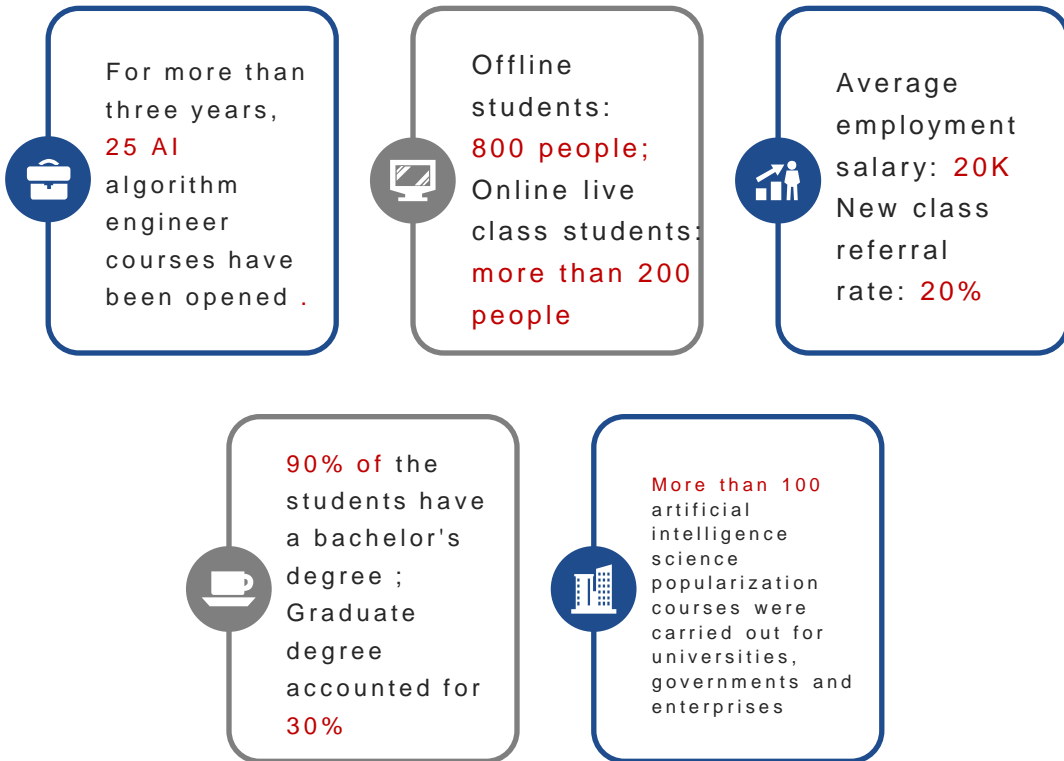

Zhenshu Technology

— Focus on Artificial Intelligence Algorithm
Research and Talent Training —

Company Profile

Zhenshuxiangcheng (Chengdu) Technology Co., Ltd. was established in Chengdu High-tech Zone.

Zhenshu Technology is not only a technology enterprise with AI algorithm application technology as its main research direction, but also an AI talent innovation center of Sichuan Artificial Intelligence Research Institute.

vivo detection

Mental health check

To Customer:
Robot, APP

*年龄再一个有效范围,使血压和心血管疾病更加准确

Our Product

Our Product

(Original tooth position)

(Doctor arrangement effect)

AI Automatic arrangement effect

As of October 2021 , the number of students employed in each city

Partner

Dexin Technology

Angel of the Times

成都蓉漂人才发展学院
Chengdu Institute of Migrant Talent Management

Rongpiao College

West China Dental

Raydiculous

Rui Leda Robot

Tin Man Technology

digital sky

Index

Amazon

Ali Cloud