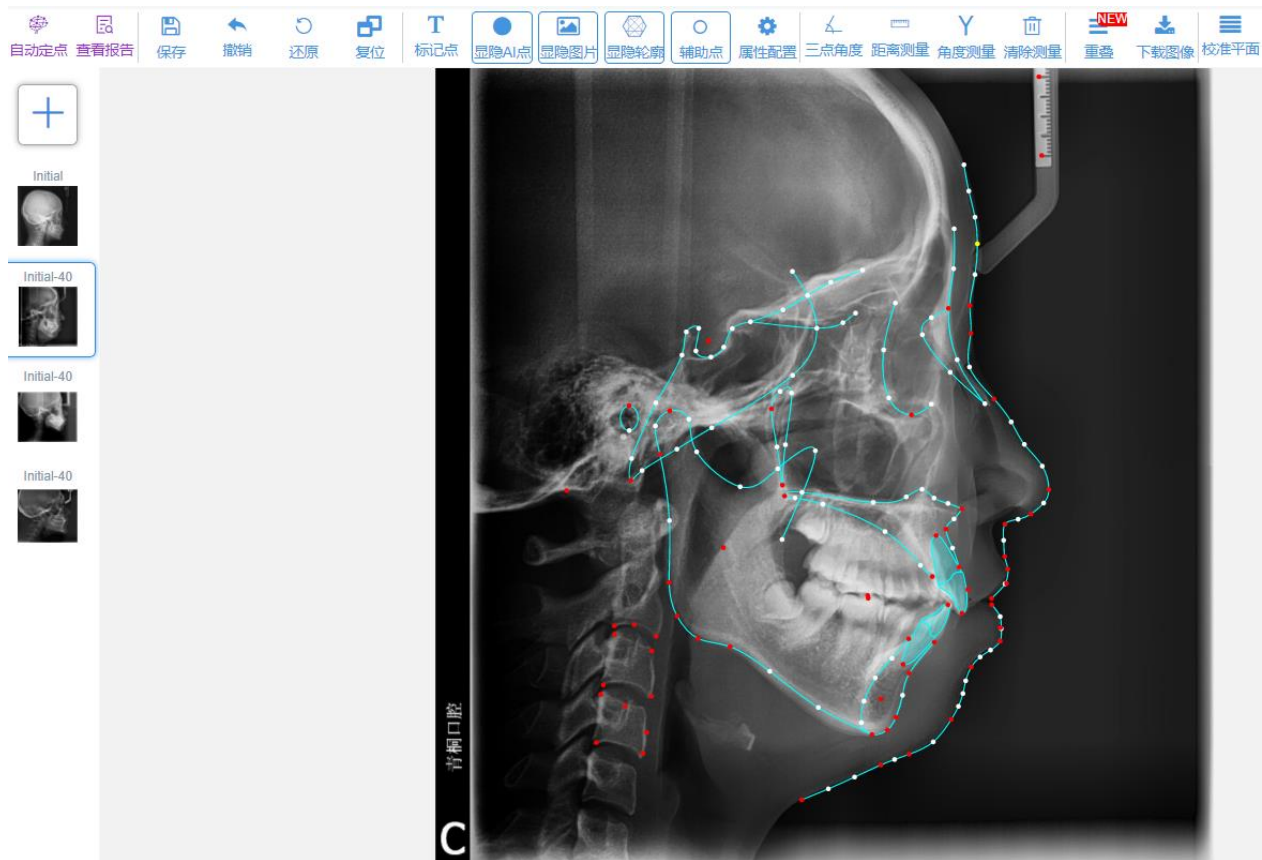

vivo detection

Mental health check

To Customer:
Robot, APP

*年龄再一个有效范围,使血压和心血管疾病更加准确

Our Product

Our Product

(Original tooth position)

(Doctor arrangement effect)