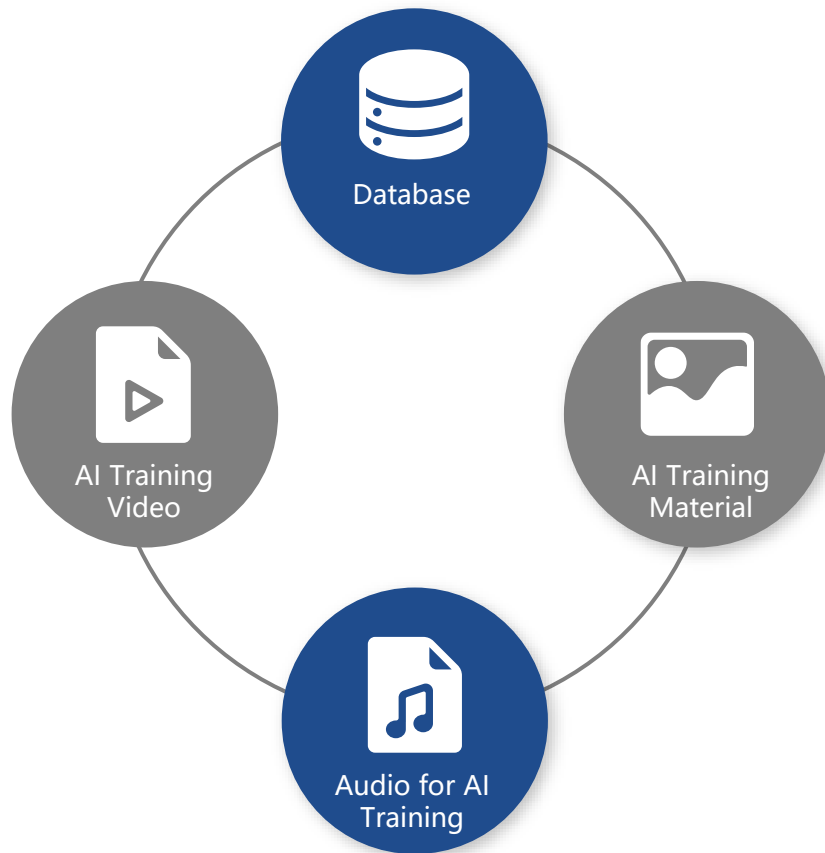

Data Archive to Filecoin