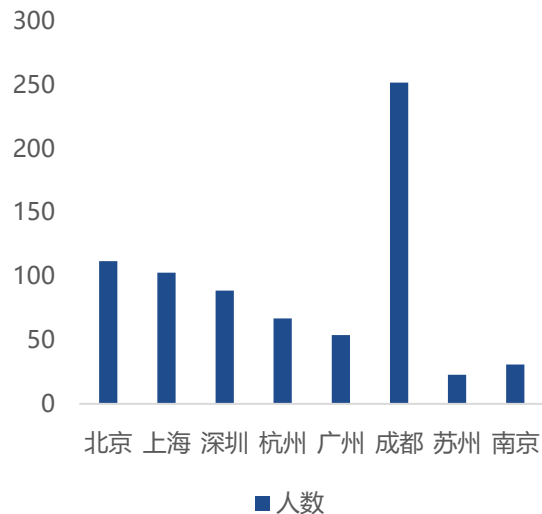

As of October 2021 , the number of students employed in each city