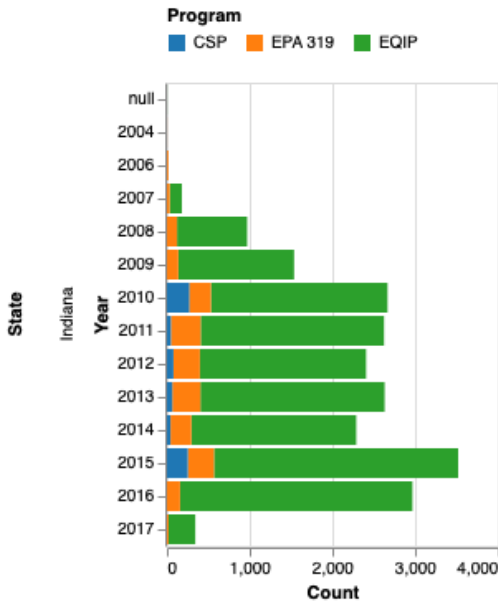

Programs Count

Distribution of the number of total conservation practices across selected area by year. Conservation practices are distinguished

	EQIP	EPA 319
Indiana	19,059	2,333

Programs Funding

Distribution of the funding of conservation practices across selected area by year. Conservation practices are distinguished