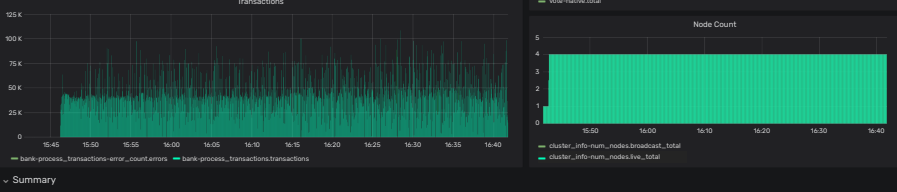

**Current Leader**  
2NHLXf7Q4qjz29bKi17EzhicW45kUbwxfgrQShkC8RS

**Node Count**  
4

Mean Transactions per Second	Max Transactions per Second	Total Transactions	Total Votes
38967	134776	140223211	27690

Mean Confirmation	Median Confirmation	Min Confirmation	Max Confir...	Confirmation (99th pe...
1.080 s	976 ms	171 ms	3.23 s	2.133 s

### Stability

Software Version	Total Datapoints	Lost Datapoints	Lost ODMs	Total ODMs
2059af822	524791	0	0	None