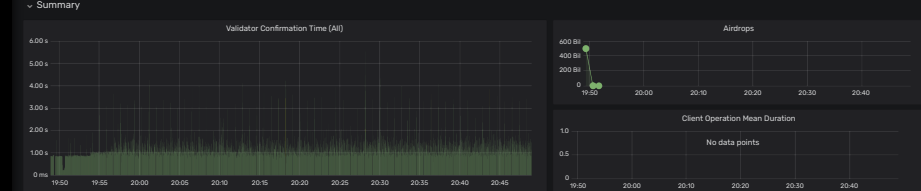

Current Leader

412xhJQpKknPzsHtqpmVhrNVS4NcMgQKaKnrRhTnj5cS

Mean Transactions per Second	Max Transactions per Second	Total Transactions	Total Votes
39214	152914	138645383	26705

Mean Confirmation	Median Confirmation	Min Confirmation	Max Confir...	Confirmation (99th pe...
1.097 s	980 ms	171 ms	7.05 s	2.964 s

Node Count

4

Votes