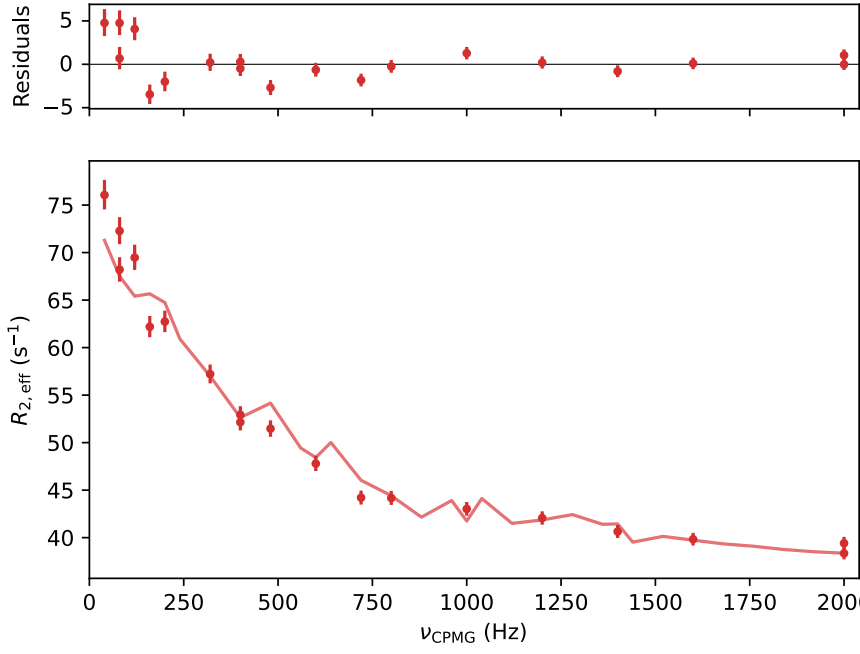

I225C-H

chemex fitting

PINT fitting

I225.cpmg