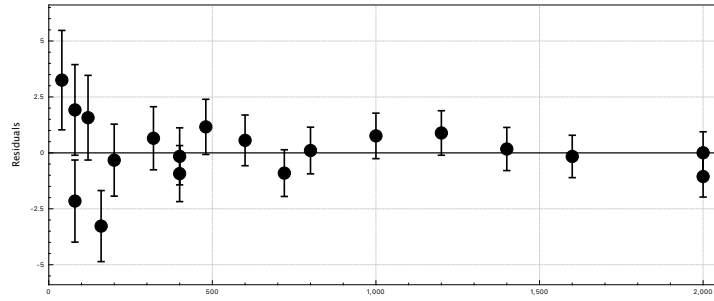

I225C-H

chemex fitting

PINT fitting

I225.cpmg